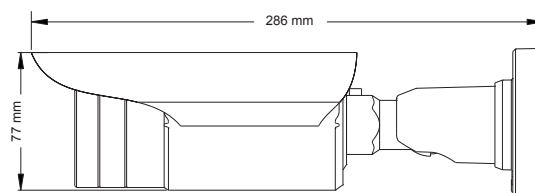

Main Features:

Sensor: 1/3" Sony, 1.3 Mega-Pixel
Selectable output-720P AHD/Analog
Lens: 2.8-12mm Mega-Pixel Vari-Focal
True Day & Night – ICR
IR Range: 40m (4 Array LED)
IP66
Weight: 836g
Power: DC 12V, ~480mA

OSD Controller