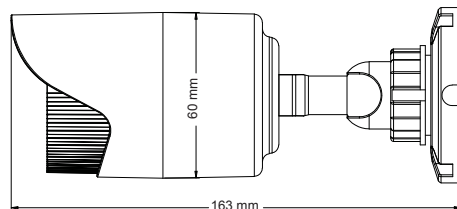

AHD IR BULLET CAMERA FIXED LENS

I1-480AHD36

MODEL	I1-480AHD36
Image Sensor	1/4" 1MP Sensor
Effective Pixels	1280(H)×720(V)
Scanning System	Progressive
Resolution	Digital:1280×720, Analog:960H
Min. Illumination	0.01Lux / (0Lux IR On)
Day & Night	True Day&Night (ICR)
IR LED	24LED(15m)
OSD Menu	Available(7 Languages, AHD/CVBS Output Selectable)
Day & Night Mode	EXT, Color, B&W, Auto
Backlight Compensation	Off/BLC/HSBLC
S/N Ratio	≥49dB (AGC Off)
White Balance	ATW,AWC,Indoor,Outdoor,Manual,AWB
Noise Reduce	2D DNR
Video Output	AHD/CVBS (Signal Selectable from OSD)
Defog	Off/On
Privacy Mask	On/Off (4 Areas)
Motion Detection	On/Off (4 Areas)
D-Effect	Freeze, Mirror, Negative Image
Lens	3.6mm
Power	DC12V±10%
Operation Temp.	-10°C~+50°C
Waterproof	IP66
Dimension	163*60*60mm
Net weight	275g

Main Features:

Sensor: 1/4", 1.0 Mega-Pixel
 Selectable output-720P AHD/Analog
 Lens: 3.6mm Mega-Pixel Fixed
 True Day & Night – ICR
 IR Range: 15m (24 IR LED)
 IP66
 Weight: 275g
 Power: DC 12V

Junction Box (PR-B30JB)
is available