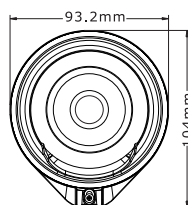

AHD IR DOME CAMERA FIXED LENS

DI-480AHD36

MODEL	DI-480AHD36
Image Sensor	1/4" 1MP Sensor
Effective Pixels	1280(H)×720(V)
Scanning System	Progressive
Resolution	Digital:1280×720, Analog:960H
Min. Illumination	0.01Lux / (0Lux IR On)
Day & Night	True Day&Night (ICR)
IR LED	24LED(15m)
OSD Menu	Available(7 Languages, AHD/CVBS Output Selectable)
Day & Night Mode	EXT, Color, B&W, Auto
Backlight Compensation	Off/BLC/HSBLC
S/N Ratio	≥49dB (AGC Off)
White Balance	ATW,AWC,Indoor,Outdoor,Manual,AWB
Noise Reduce	2D DNR
Video Output	AHD/CVBS (Signal Selectable from OSD)
Defog	Off/On
Privacy Mask	On/Off (4 Areas)
Motion Detection	On/Off (4 Areas)
D-Effect	Freeze, Mirror, Negative Image
Lens	3.6mm
Power	DC12V±10%
Operation Temp.	-10°C~+50°C
Waterproof	IP66
Dimension	104*70.8*93.2mm
Net weight	270g

Main Features:

Sensor: 1/4", 1.0 Mega-Pixel
 Selectable output-720P AHD/Analog
 Lens: 3.6mm Mega-Pixel Fixed
 True Day & Night – ICR
 IR Range: 15m (24 IR LED)
 IP66
 Weight: 270g
 Power: DC 12V

Junction Box (PR-B30JB)
is available