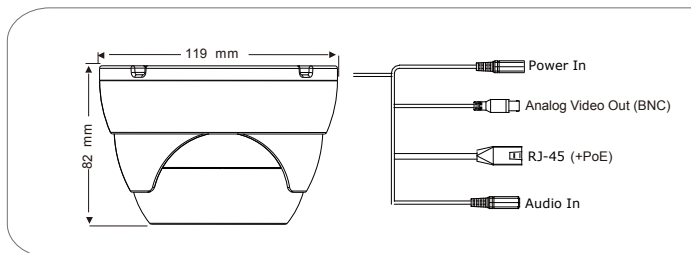

Junction Box is available